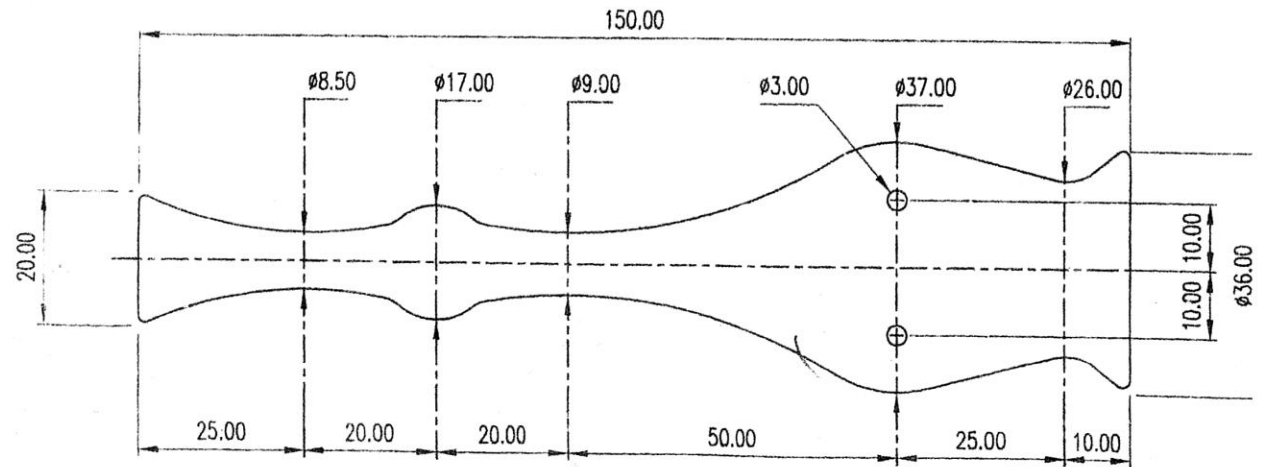

LEFT WEBFOOT

RIGHT WEBFOOT

TURN FROM 40 x 40 x 170mm BLANK

Ray's Duck