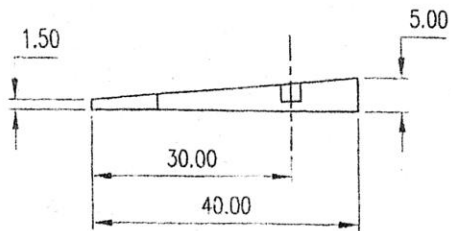

LEFT WEBFOOT

RIGHT WEBFOOT

TURN FROM 40 x 40 x 170mm BLANK

Ray's Duck