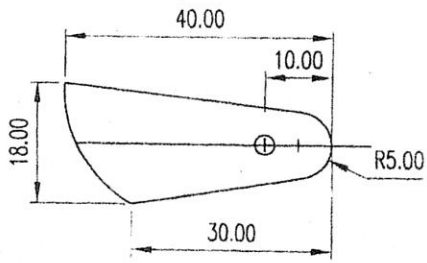

LEFT WEBFOOT

RIGHT WEBFOOT

TURN FROM 40 x 40 x 170mm BLANK

Ray's Duck