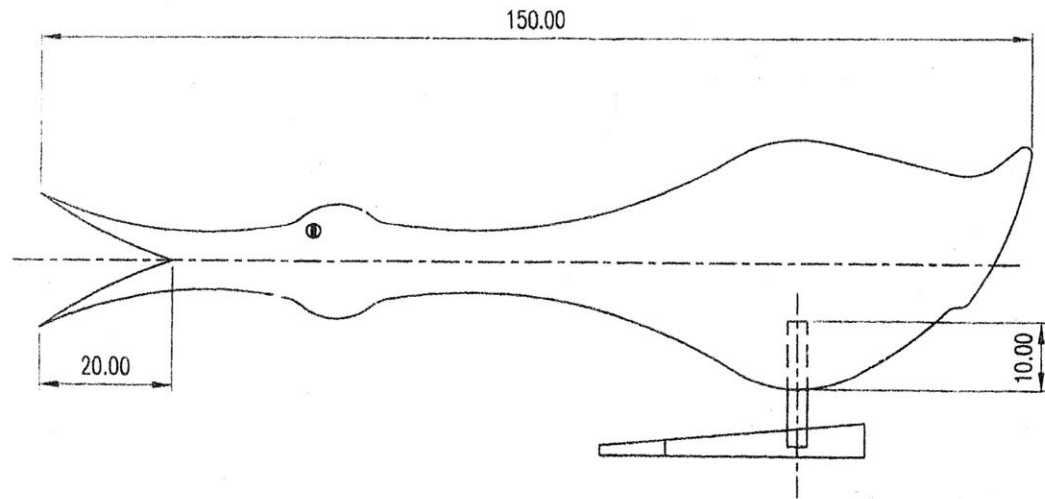

LEFT WEBFOOT

RIGHT WEBFOOT

TURN FROM 40 x 40 x 170mm BLANK

Ray's Duck