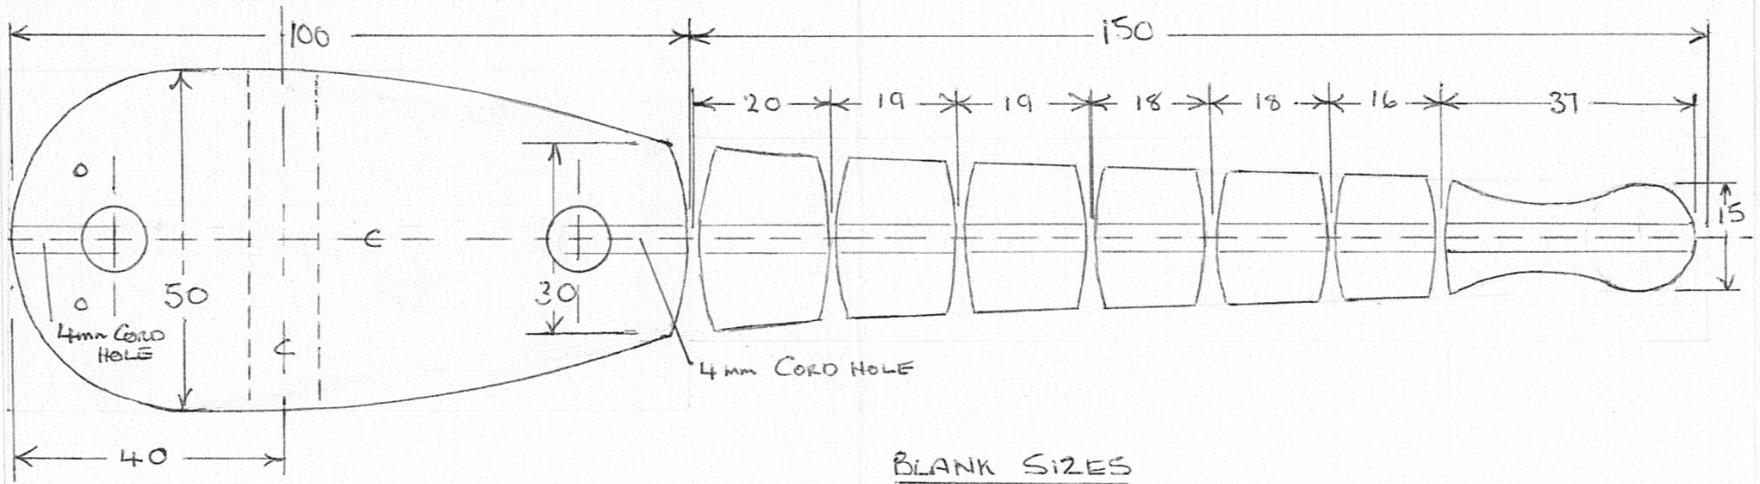

WHEELY BUG

SCALE: 1:1

BLANK SIZES

BODY 120 x 56

TAIL 170 x 35

WHEEL 35 x 65

DESIGNED + DRAWN BY LIONEL HART