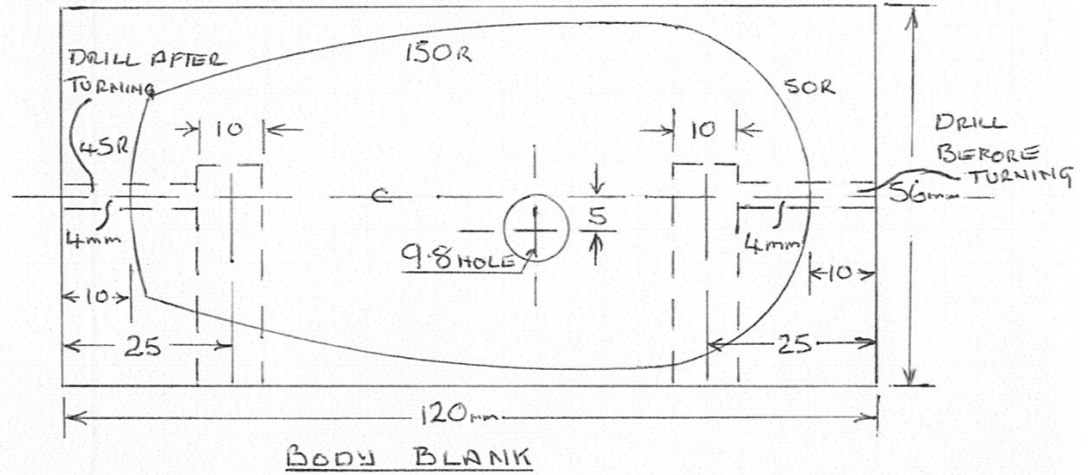

WHEELY BUG

SCALE: 1:1

BLANK SIZES

BODY 120 x 56

TAIL 170 x 35

WHEEL 35 x 65

DESIGNED + DRAWN BY LIONEL HART