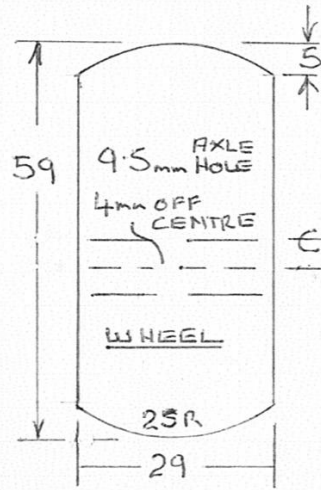

WHEELY BUG

SCALE: 1:1

BLANK SIZES

BODY 120 x 56

TAIL 170 x 35

WHEEL 35 x 65

DESIGNED + DRAWN BY LIONEL HART