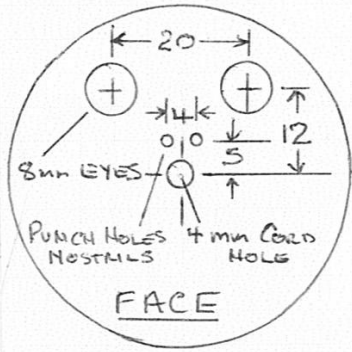

WHEELY BUG

SCALE: 1:1

BLANK SIZES

BODY 120 x 56

TAIL 170 x 35

WHEEL 35 x 65

DESIGNED + DRAWN BY LIONEL HART