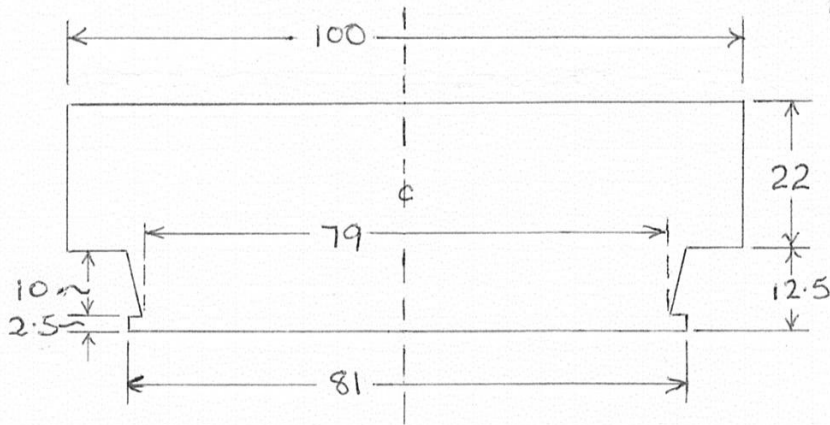

LARGE COFFEE JAR LID

BLANK SIZE
105 X 45mm

MEDIUM COFFEE JAR LID

BLANK SIZE
85 X 45mm

SMALL COFFEE JAR LID

BLANK SIZE
75 X 45mm