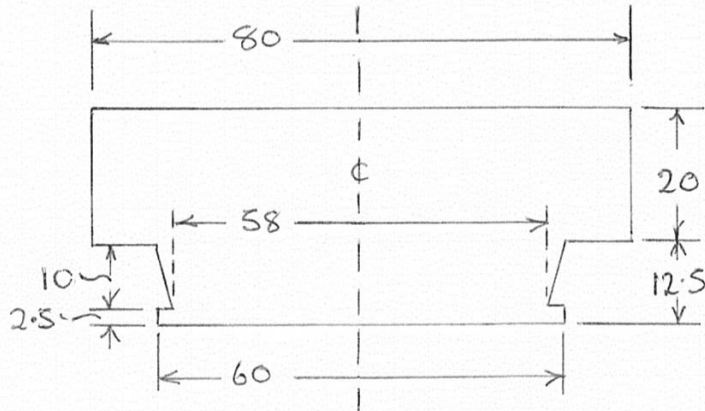

LARGE COFFEE JAR LID

BLANK SIZE
105 X 45mm

MEDIUM COFFEE JAR LID

BLANK SIZE
85 X 45mm

SMALL COFFEE JAR LID

BLANK SIZE
75 X 45mm