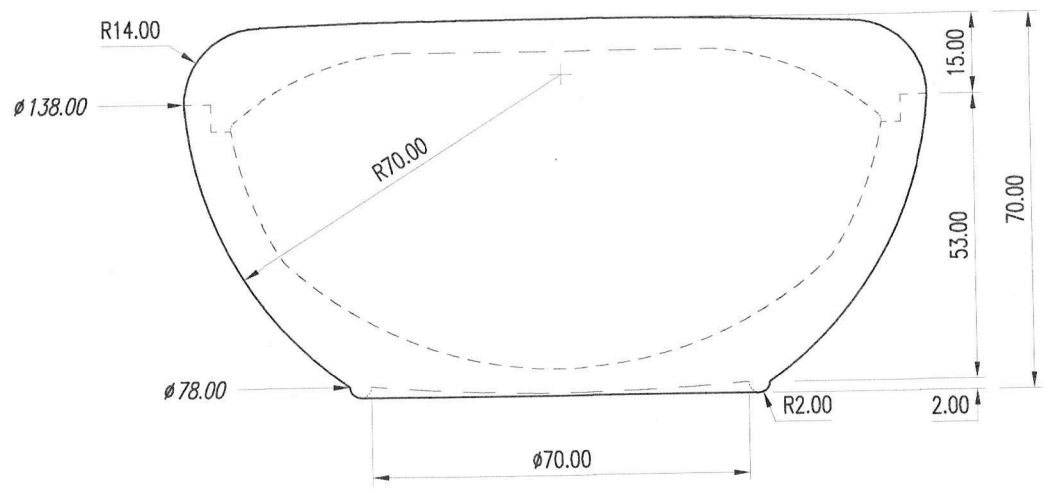

DETAIL FOR SPOON CUT OUT

SUGAR BOWL
 DRAWN A3 SCALE 1 = 1
 DATE 01:04:20 MJ
 DO NOT SCALE DRAWING