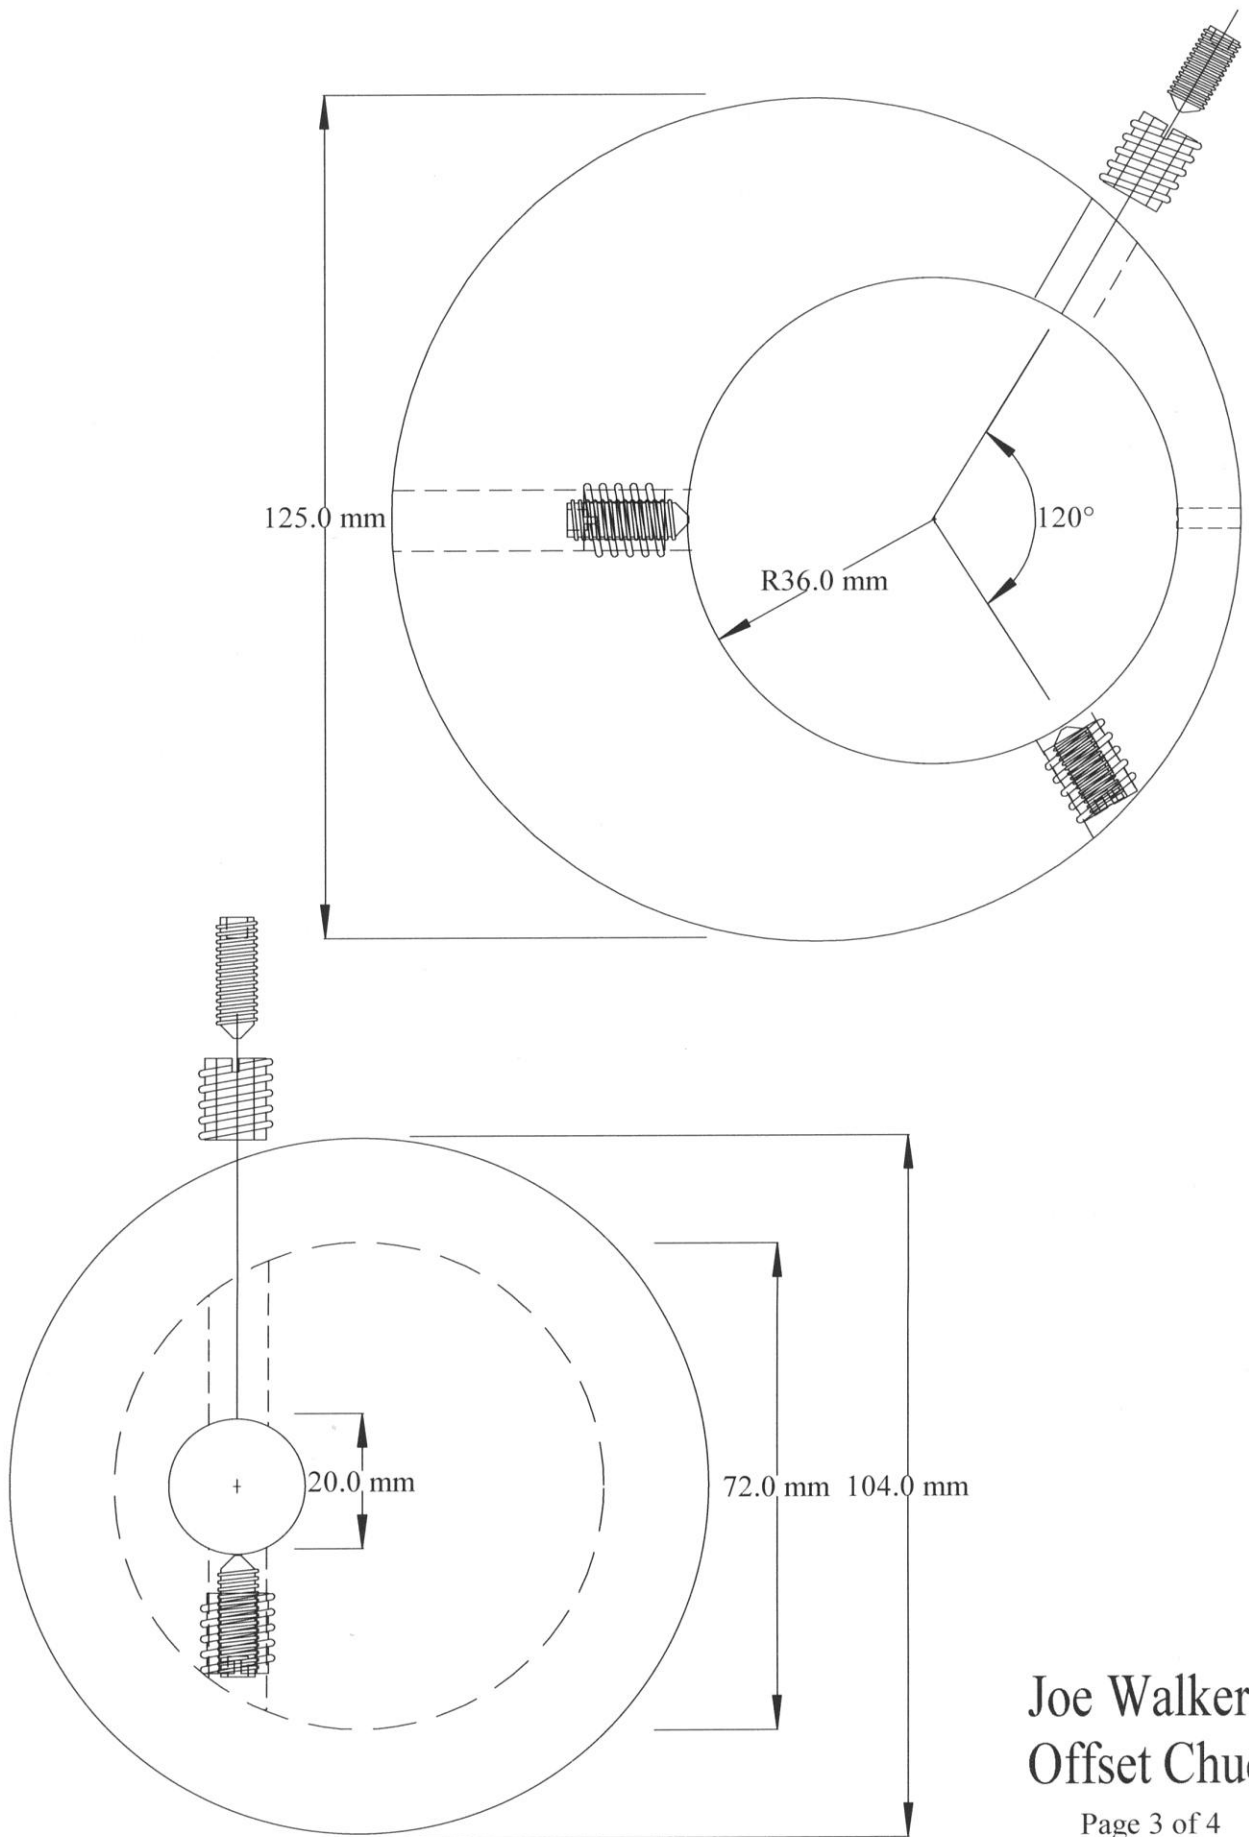

Nova Woodscrew

Joe Walker's Offset Chuck

5 off 1/4" whitworth
Grub Screw

5 off 1/4" whitworth
Threaded Insert

Joe Walker's
 Offset Chuck

Joe Walker's Offset Chuck