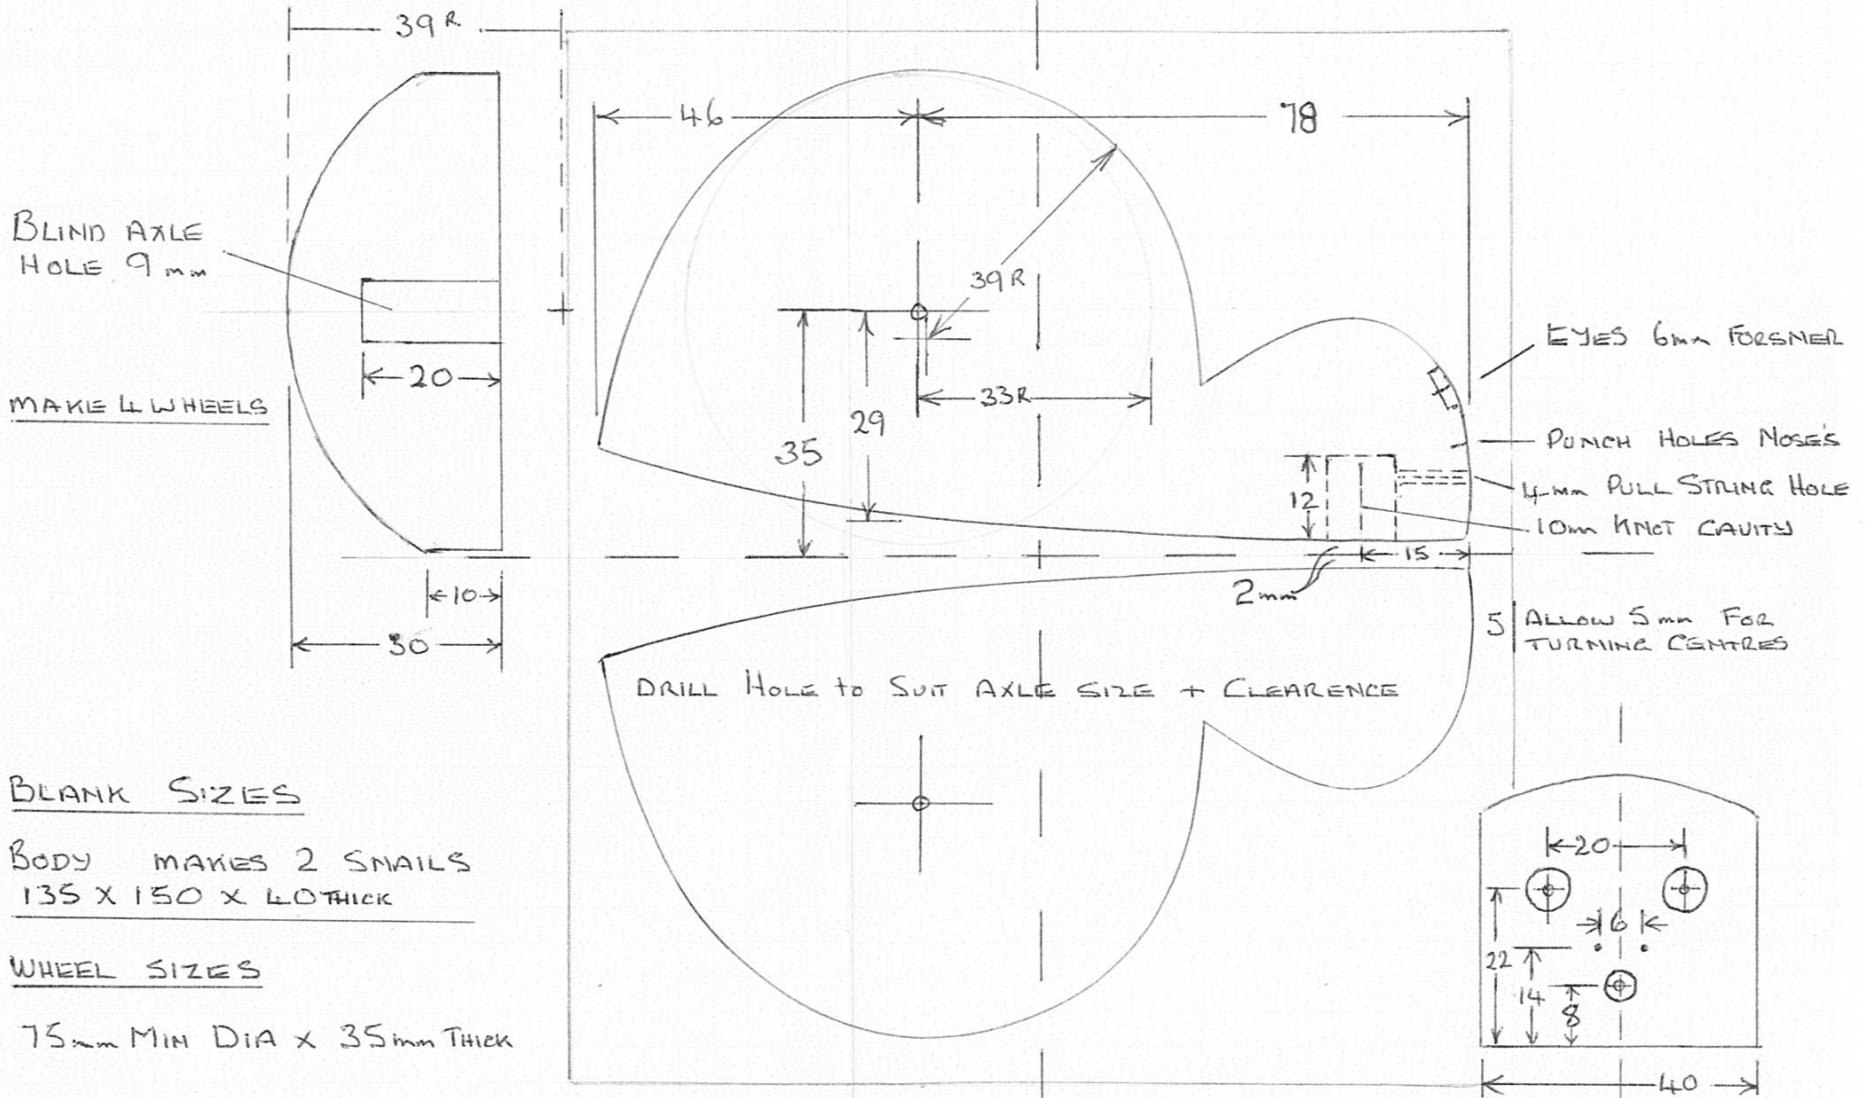

A PAIR OF SNAILS

BLANK SIZES

BODY MAKES 2 SNAILS
135 X 150 X 4 THICK

WHEEL SIZES

75mm MIN DIA X 35mm THICK

DESIGNED BY LIONEL HART JAN 2014